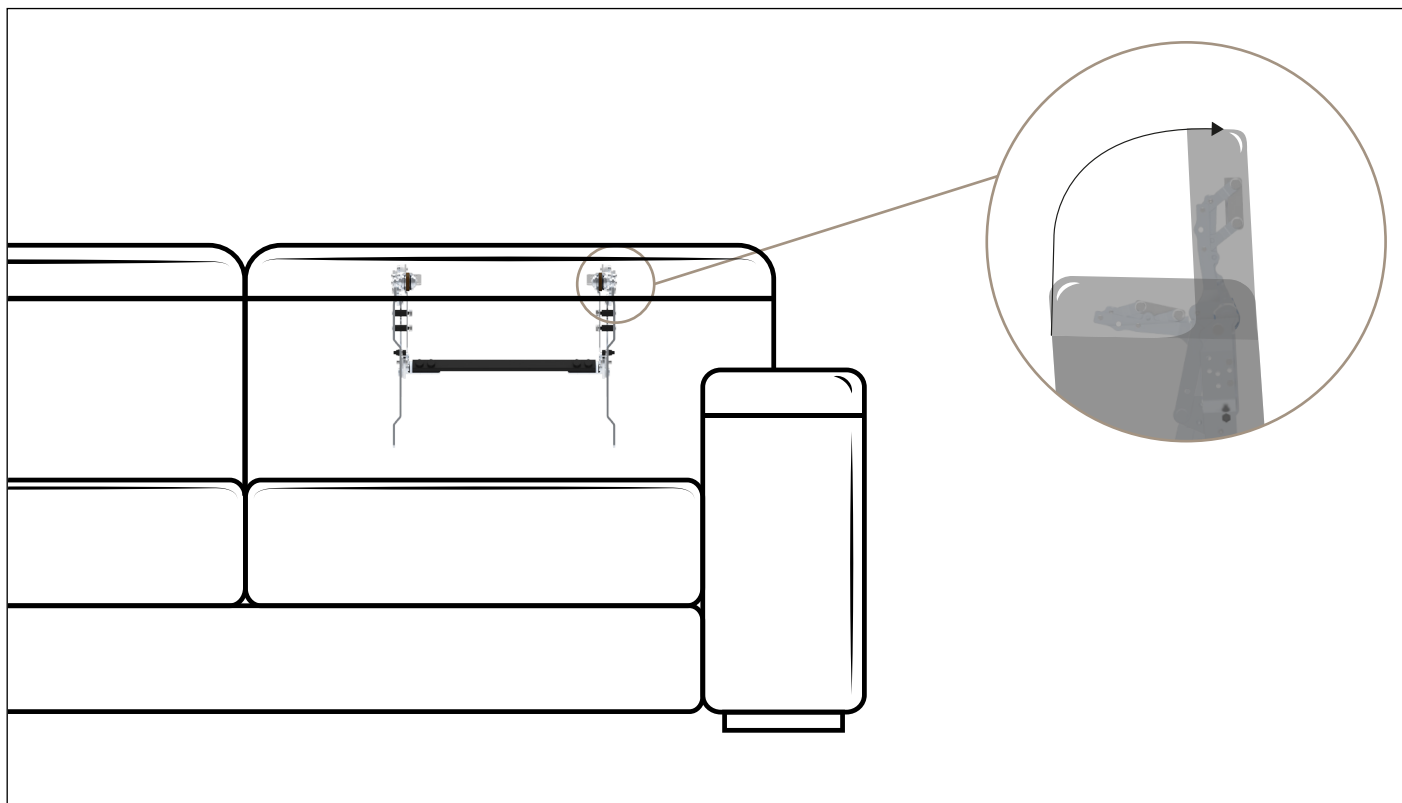

# STAND UP *manual*

Code PMPLIV5220-XXX

DESIGN IN MOVIMENTO

Standard sizes (mm)	
Suggested size for the Seat	Headrest size
540	<b>370</b>
650	<b>480</b>
730	<b>560</b>
800	<b>630</b>
880	<b>710</b>

More than **30** measures available

**Benefit:** The manual headrest inside the couch, the extremely compact structure has the following features: rotation 76°, raised 135mm, travel 91m. The high quality of the materials and electrical components used make