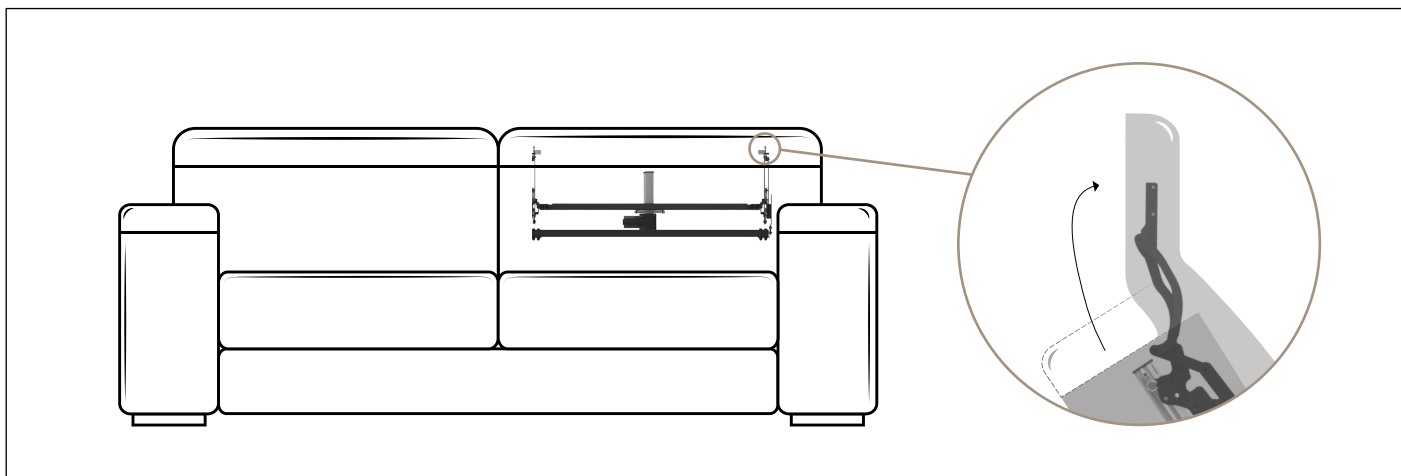

# GO UP plus reinforced motorized

Code PE06695-XXX

DESIGN IN MOVIMENTO

Standard sizes (mm)	
Suggested size for the Seat	Headrest size
1200	1030

Different sizes available on demand

Motorized	6.4kg +/- 500gr	106° - 222°	Armchairs	Sofas	Load: 15kg	Cycles: 30.000	2 YEARS Mechanism 2 YEARS Actuator Warranty
-----------	-----------------	-------------	-----------	-------	------------	----------------	---