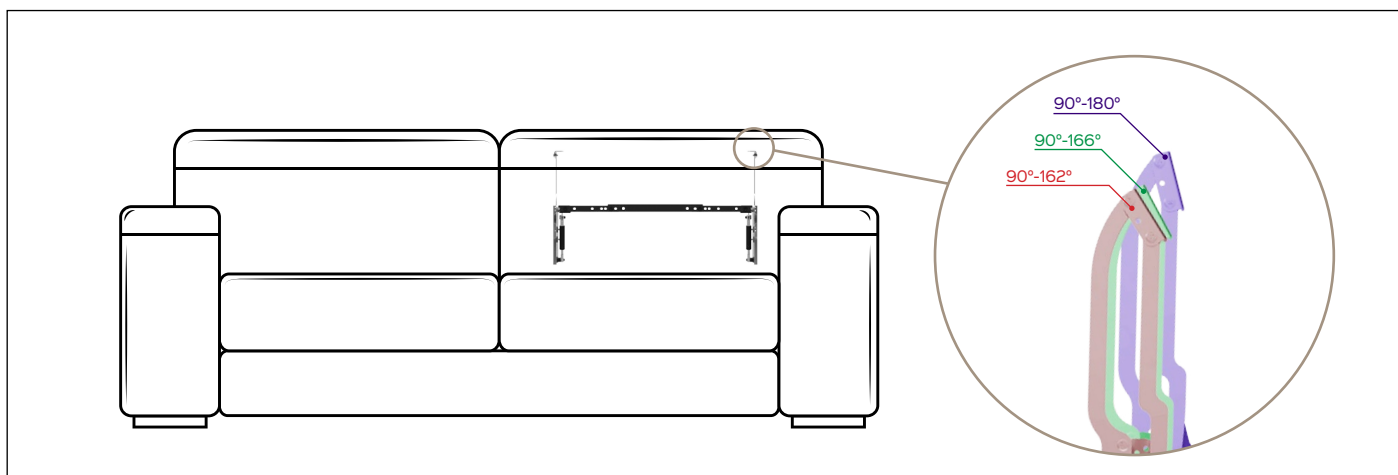

STILE extended manual

Code PM5205 (72°) PM5275 (76°) PM5060 (90°)

DESIGN IN MOVIMENTO

Standard sizes (mm)	
Suggested size for the Seat	Headrest size
540	370
650	480
730	560
800	630
880	710

More than 30 measures available

Manual	3,60 Kg +/-500gr	90°-XXX°	Armchairs	Sofas	Load:15kg	Cycles:50.000	2YEARS Warranty
--------	------------------	----------	-----------	-------	-----------	---------------	-----------------

Benefit: The manual **STILE extended** is a pop-up headrest disappearing inside the frame. Its high efficiency, the quality of the materials and its reduced size allows a deep versatility and different usage possibilities according to the design and to the ergonomics of the sofa.

This headrest guarantees a high comfort level in all its different positions, from the closed one to the TV position. In this latter position, the cervical support allows the end-user to keep a correct posture and to use the product in comfort.