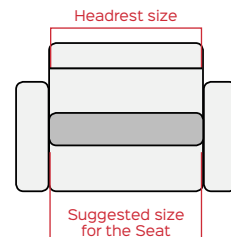

PLIV26 compact motorized

Code PEPLIV26C-XXX

DESIGN IN MOVIMENTO

Standard sizes (mm)

Suggested size for the Seat	Headrest size
540	370
650	480
730	560
800	630
880	710

More than 30 measures available

Motorized	5kg+100gr	91°-179°	Armchairs	Sofas	Load:15kg	Cycles:30.000	2YEARS Mechanism 2YEARS Actuator Warranty
-----------	-----------	----------	-----------	-------	-----------	---------------	---

Benefit: This motorized headrest hides itself inside the sofa frame. Highgrade and efficiency materials and electric components. Narrow shape and great versatility (88° rotation, 215 mm rise, 76 mm shift).