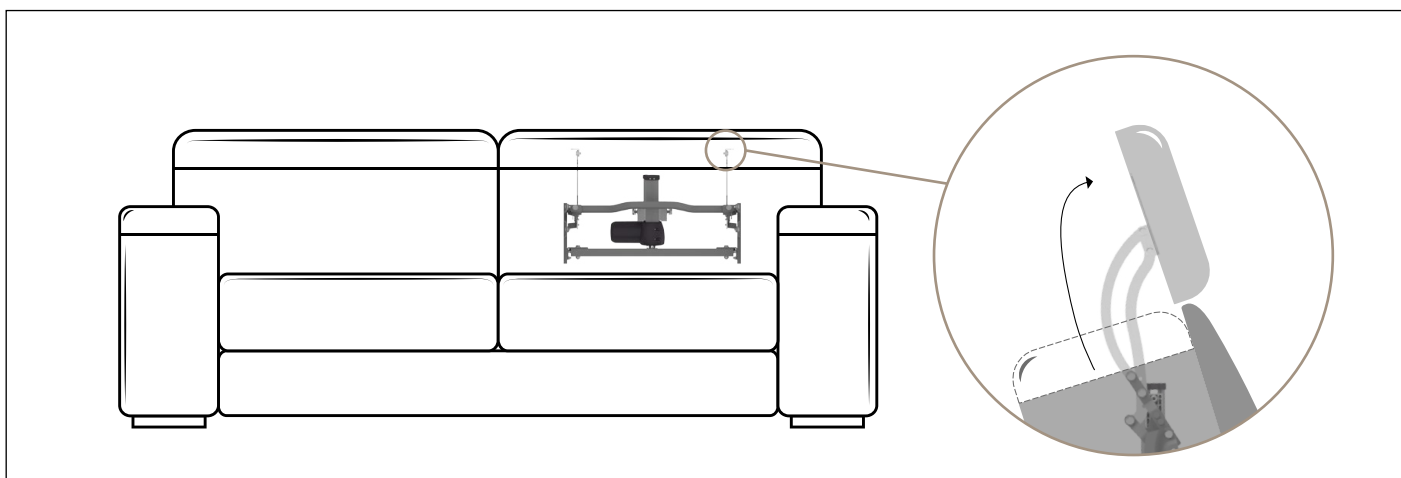

PLIV26 compact motorized

Code PEPLIV26C-XXX

DESIGN IN MOVIMENTO

Standard sizes (mm)

Suggested size for the Seat	Headrest size
540	370
650	480
730	560
800	630
880	710

More than 30 measures available

Motorized	5kg+100gr	91°-179°	Armchairs	Sofas	Load:15kg	Cycles:30.000	2YEARS Mechanism 2YEARS Actuator Warranty
-----------	-----------	----------	-----------	-------	-----------	---------------	---

Benefit: This motorized headrest hides itself inside the sofa frame. Highgrade and efficiency materials and electric components. Narrow shape and great versatility (88° rotation, 215 mm rise, 76 mm shift).