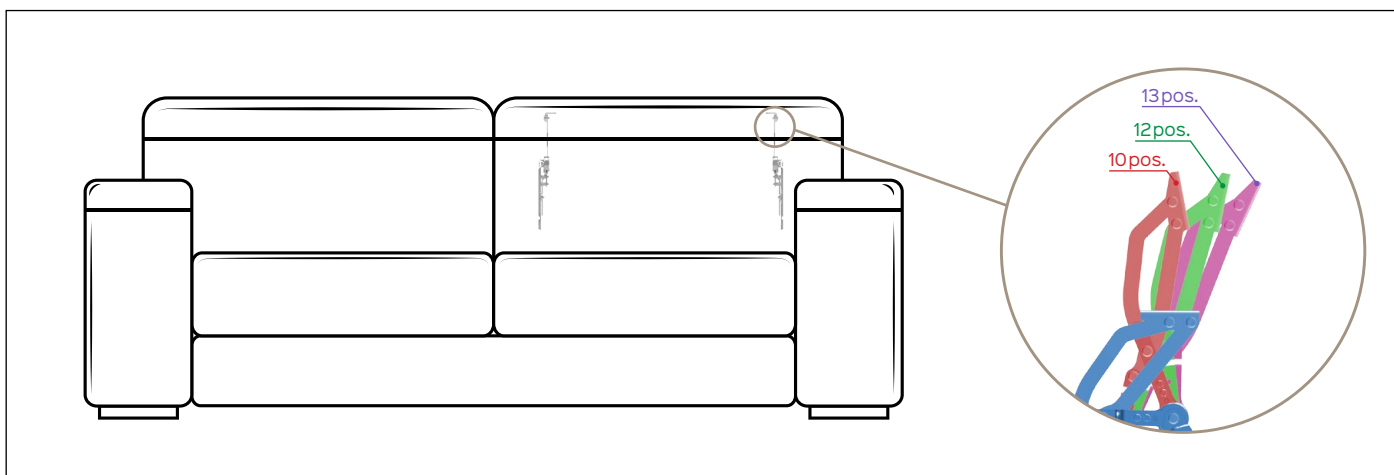

# NEW CRIPTO *manual*

Code PM05314 (10 pos) PM02791 (12 pos) PM02180 (13 pos)

DESIGN IN MOVIMENTO

Standard size Transverse bar kit (mm)	
Suggested size for the Seat	Headrest size
540	<b>370</b>
650	<b>480</b>
730	<b>560</b>
800	<b>630</b>
880	<b>710</b>

More than **30** measures available

Manual	2Kg	105°-XXX°	Armchairs	Sofas	Load:15kg	Cycles:50.000	2YEARS Warranty
--------	-----	-----------	-----------	-------	-----------	---------------	-----------------

**Benefit:** The manual NEW CRIPTO headrest thanks to the sequential movement allows the end-user to find the best comfort position. The incorporated parts are in zinc finishing while the visible parts are chromed.

NEW CRIPTO is available in different versions: 10, 12, 13 positions.