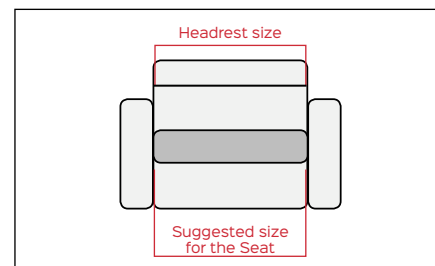

# NEW CRIPTO *manual*

Code PM05314 (10 pos) PM02791 (12 pos) PM02180 (13 pos)

DESIGN IN MOVIMENTO

Standard size Transverse bar kit (mm)	
Suggested size for the Seat	Headrest size
540	<b>370</b>
650	<b>480</b>
730	<b>560</b>
800	<b>630</b>
880	<b>710</b>

More than **30** measures available

Manual	2Kg	105°-XXX°	Armchairs	Sofas	Load:15kg	Cycles:50.000	2YEARS Warranty
--------	-----	-----------	-----------	-------	-----------	---------------	-----------------

**Benefit:** The manual NEW CRIPTO headrest thanks to the sequential movement allows the end-user to find the best comfort position. The incorporated parts are in zinc finishing while the visible parts are chromed.