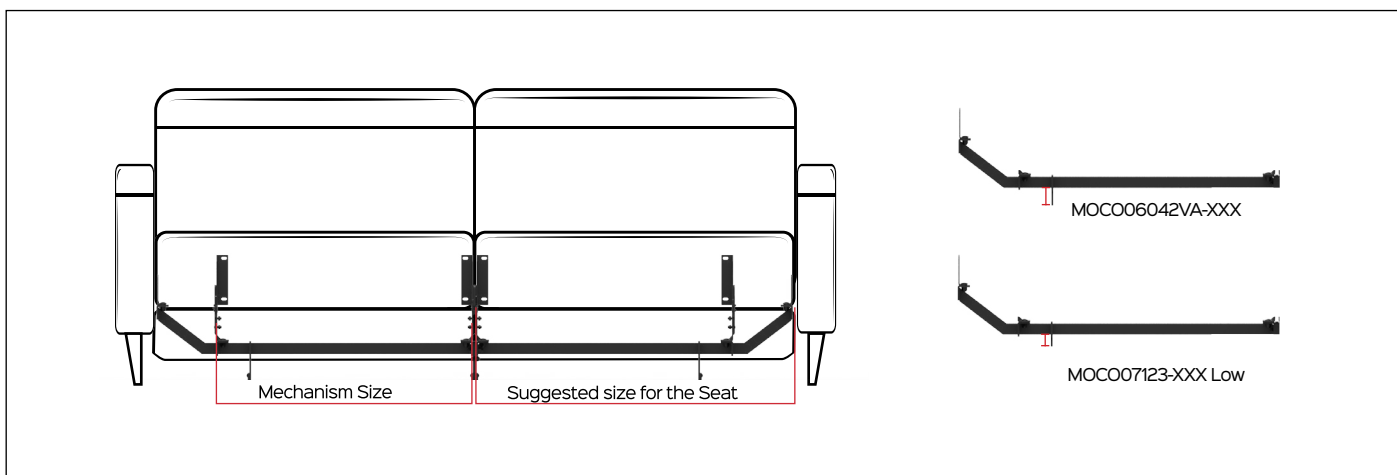

FLY BRIDGE

Code MOCO06042VA-XXX / MOCO07123-XXX Low

DESIGN IN MOVIMENTO

Standard size (mm)		
Suggested size for the Seat	Mechanism size	MOCO06042VA-XXX MOCO07123-XXX
540	390	569
650	500	679
730	580	759
800	650	829
880	730	909
More than 30 measures available		

7kg +/-1kg	Sofas	Load:170kg	3YEARS Warranty
------------	-------	------------	---------------------------

Benefit: The open-based support frame "FlyBridge" is modular and highly customizable. Its unique versatility allows the use of different kinds of mechanism, in order to create open-based armchairs and sofas with an